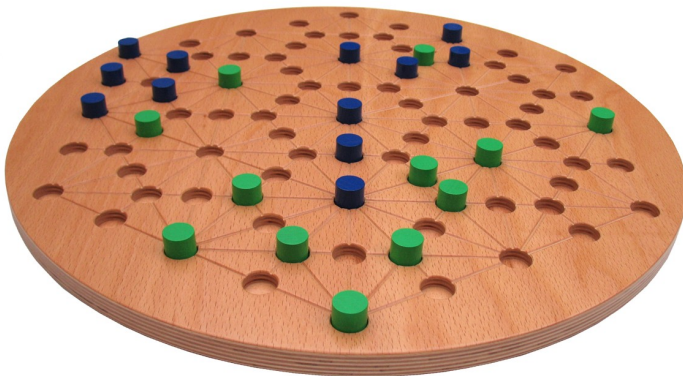

DUEL OF FORMS color

The game for puzzlers: use six tokens to make a shape before your opponent does.

This game is part of the generation games range from intellego holzspiele

Game creator: Gérard Pierson

DUEL OF FORMS color

Round board made from beech wood, diameter 49cm, 12 tokens made from maple, in two colours
Recomm. retail price: EUR 139.00

The first player to create a geometric shape using their six tokens wins the game.

Each player decides whether to create a triangle, hexagon or a line. The key is to block your opponent's shape while continuing to build yours up as quickly as possible.

The fantastic thing about this game is that it challenges the mind as well as being pleasing to the eye. The board is made from fine beech wood and the coloured tokens are made from maple.